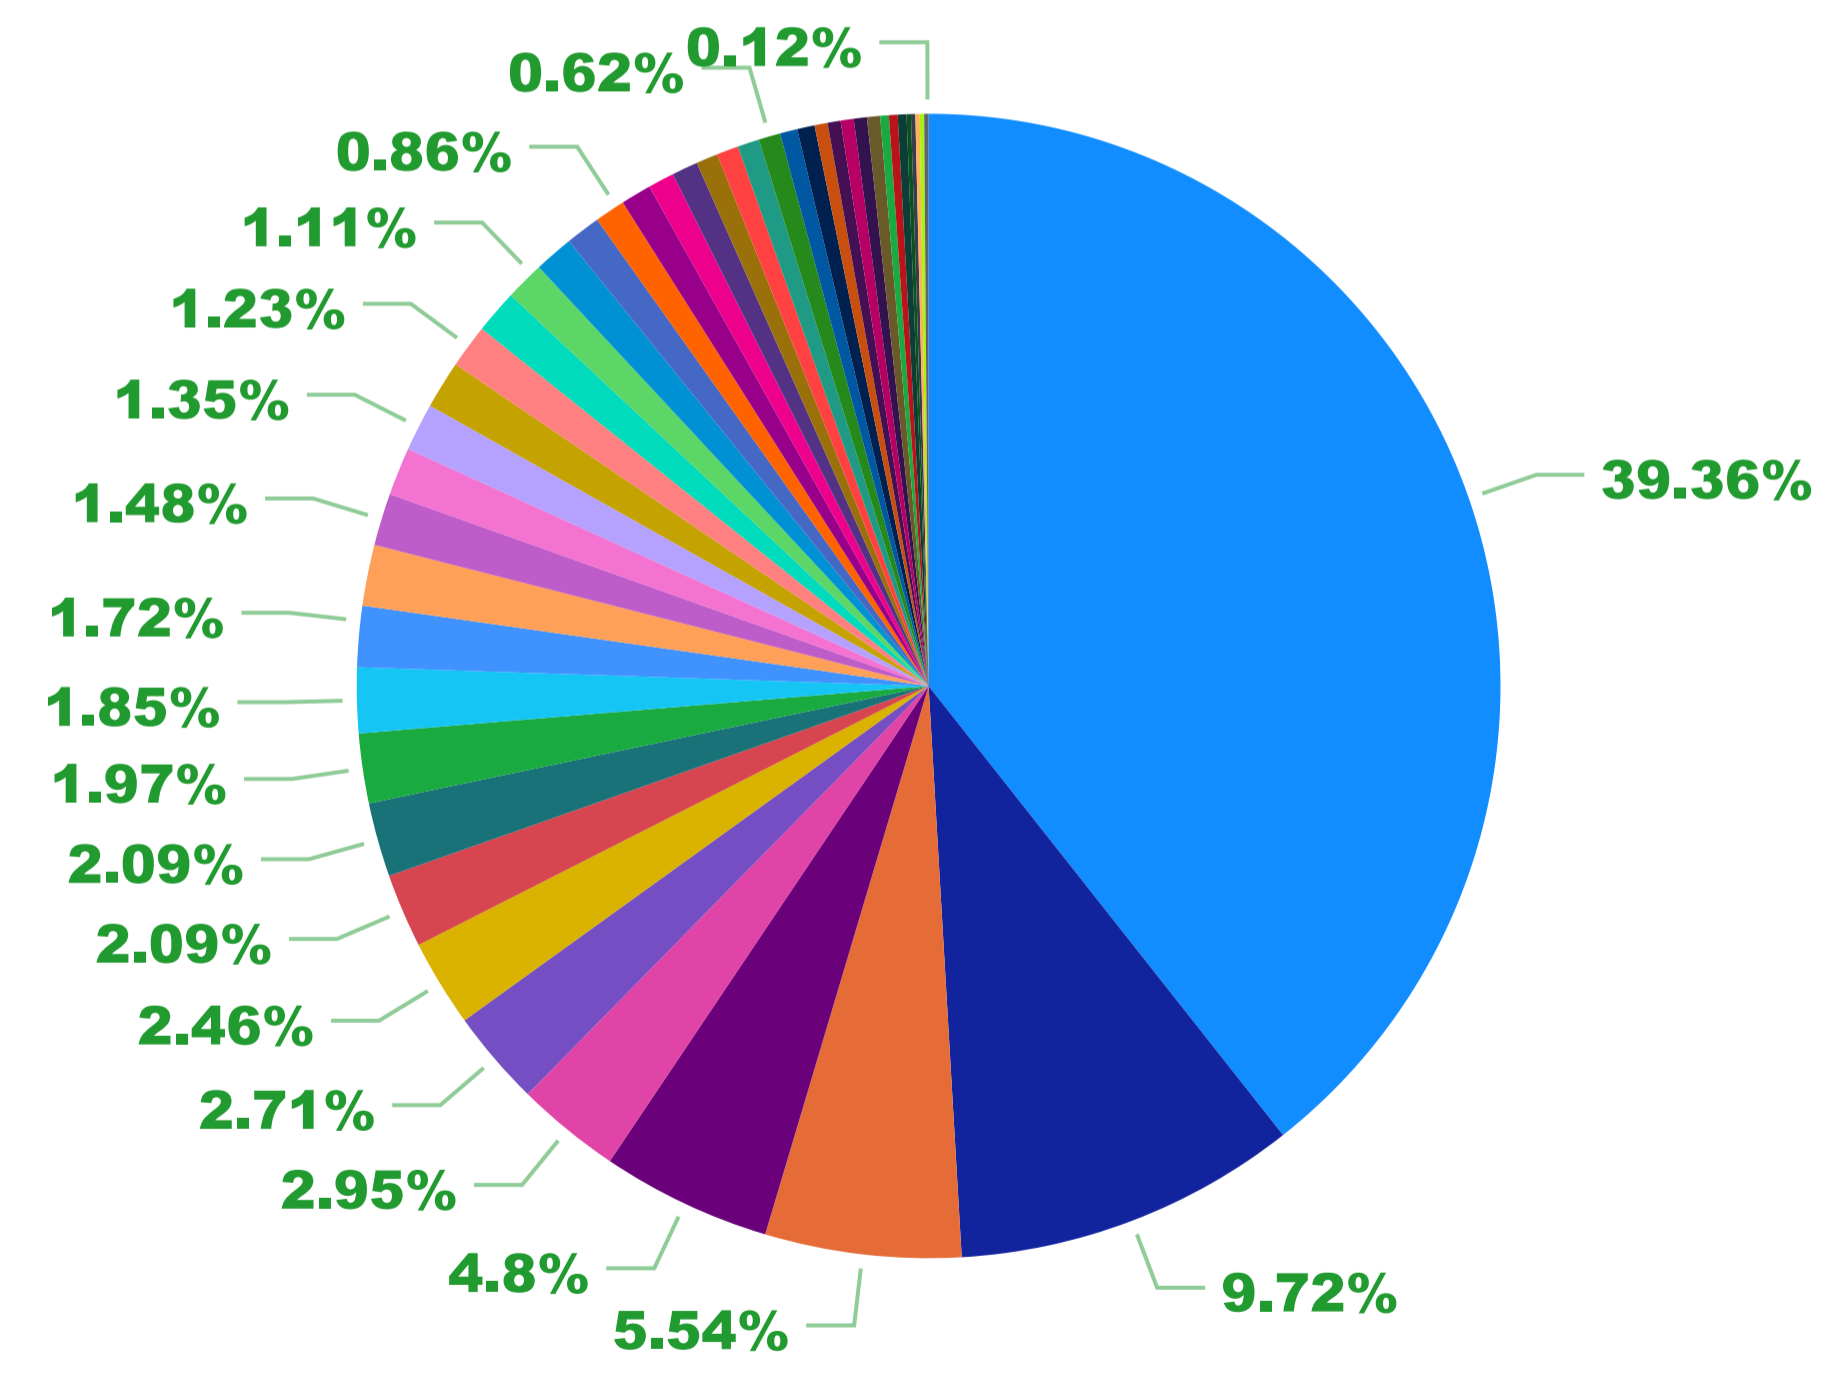

% Sessions by Organisation

- Police Station - Lameroo
- Police Station - Pinnaroo
- Pinnaroo Bowling Club Inc.
- Lameroo Bowling Club Inc.
- Lameroo & District Historical S...
- Geranium & District Bowling Cl...
- Pinnaroo Golf Club
- Lameroo Regional Community...
- Parilla Bowling Club Inc.
- Lameroo Multi-Purpose Service
- Pinnaroo Lawn Tennis Club
- Pinnaroo Netball Club
- Pinnaroo Retirement Village
- Lameroo Community Library

0 50 100 150 200 250 300 350