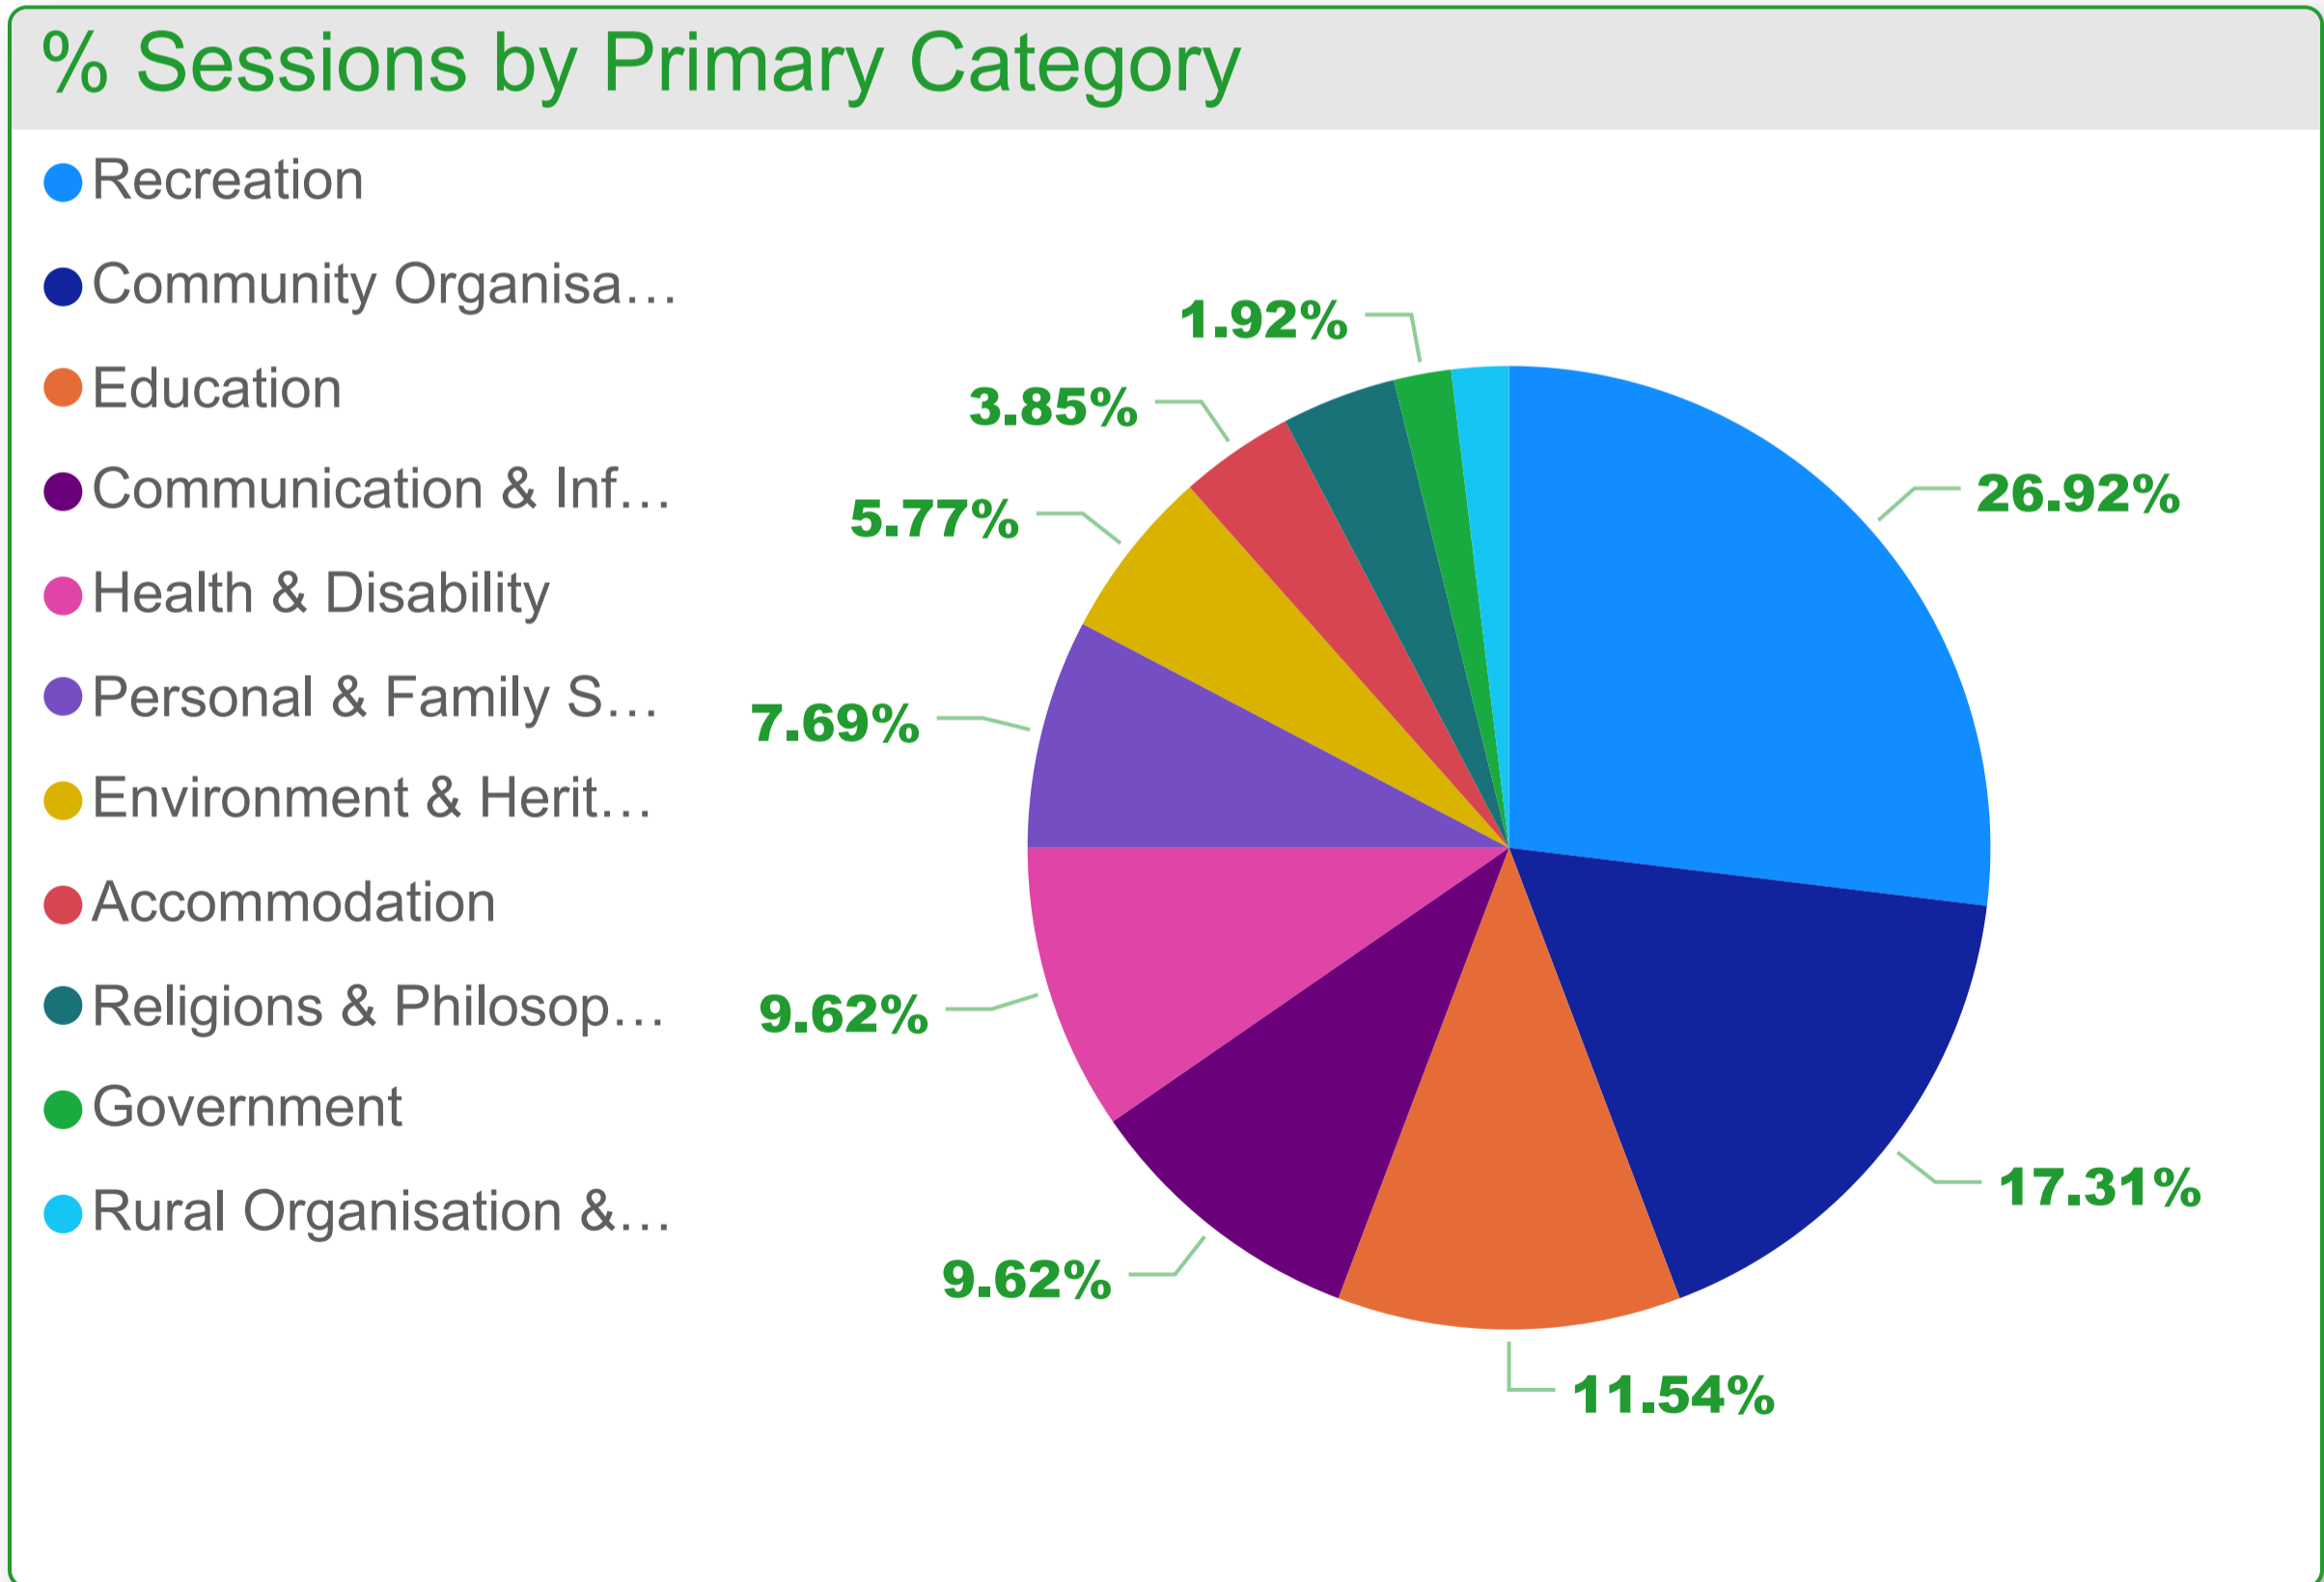

# Southern Mallee District Council - Organisation Count by Primary Category (FY 2020-2021)