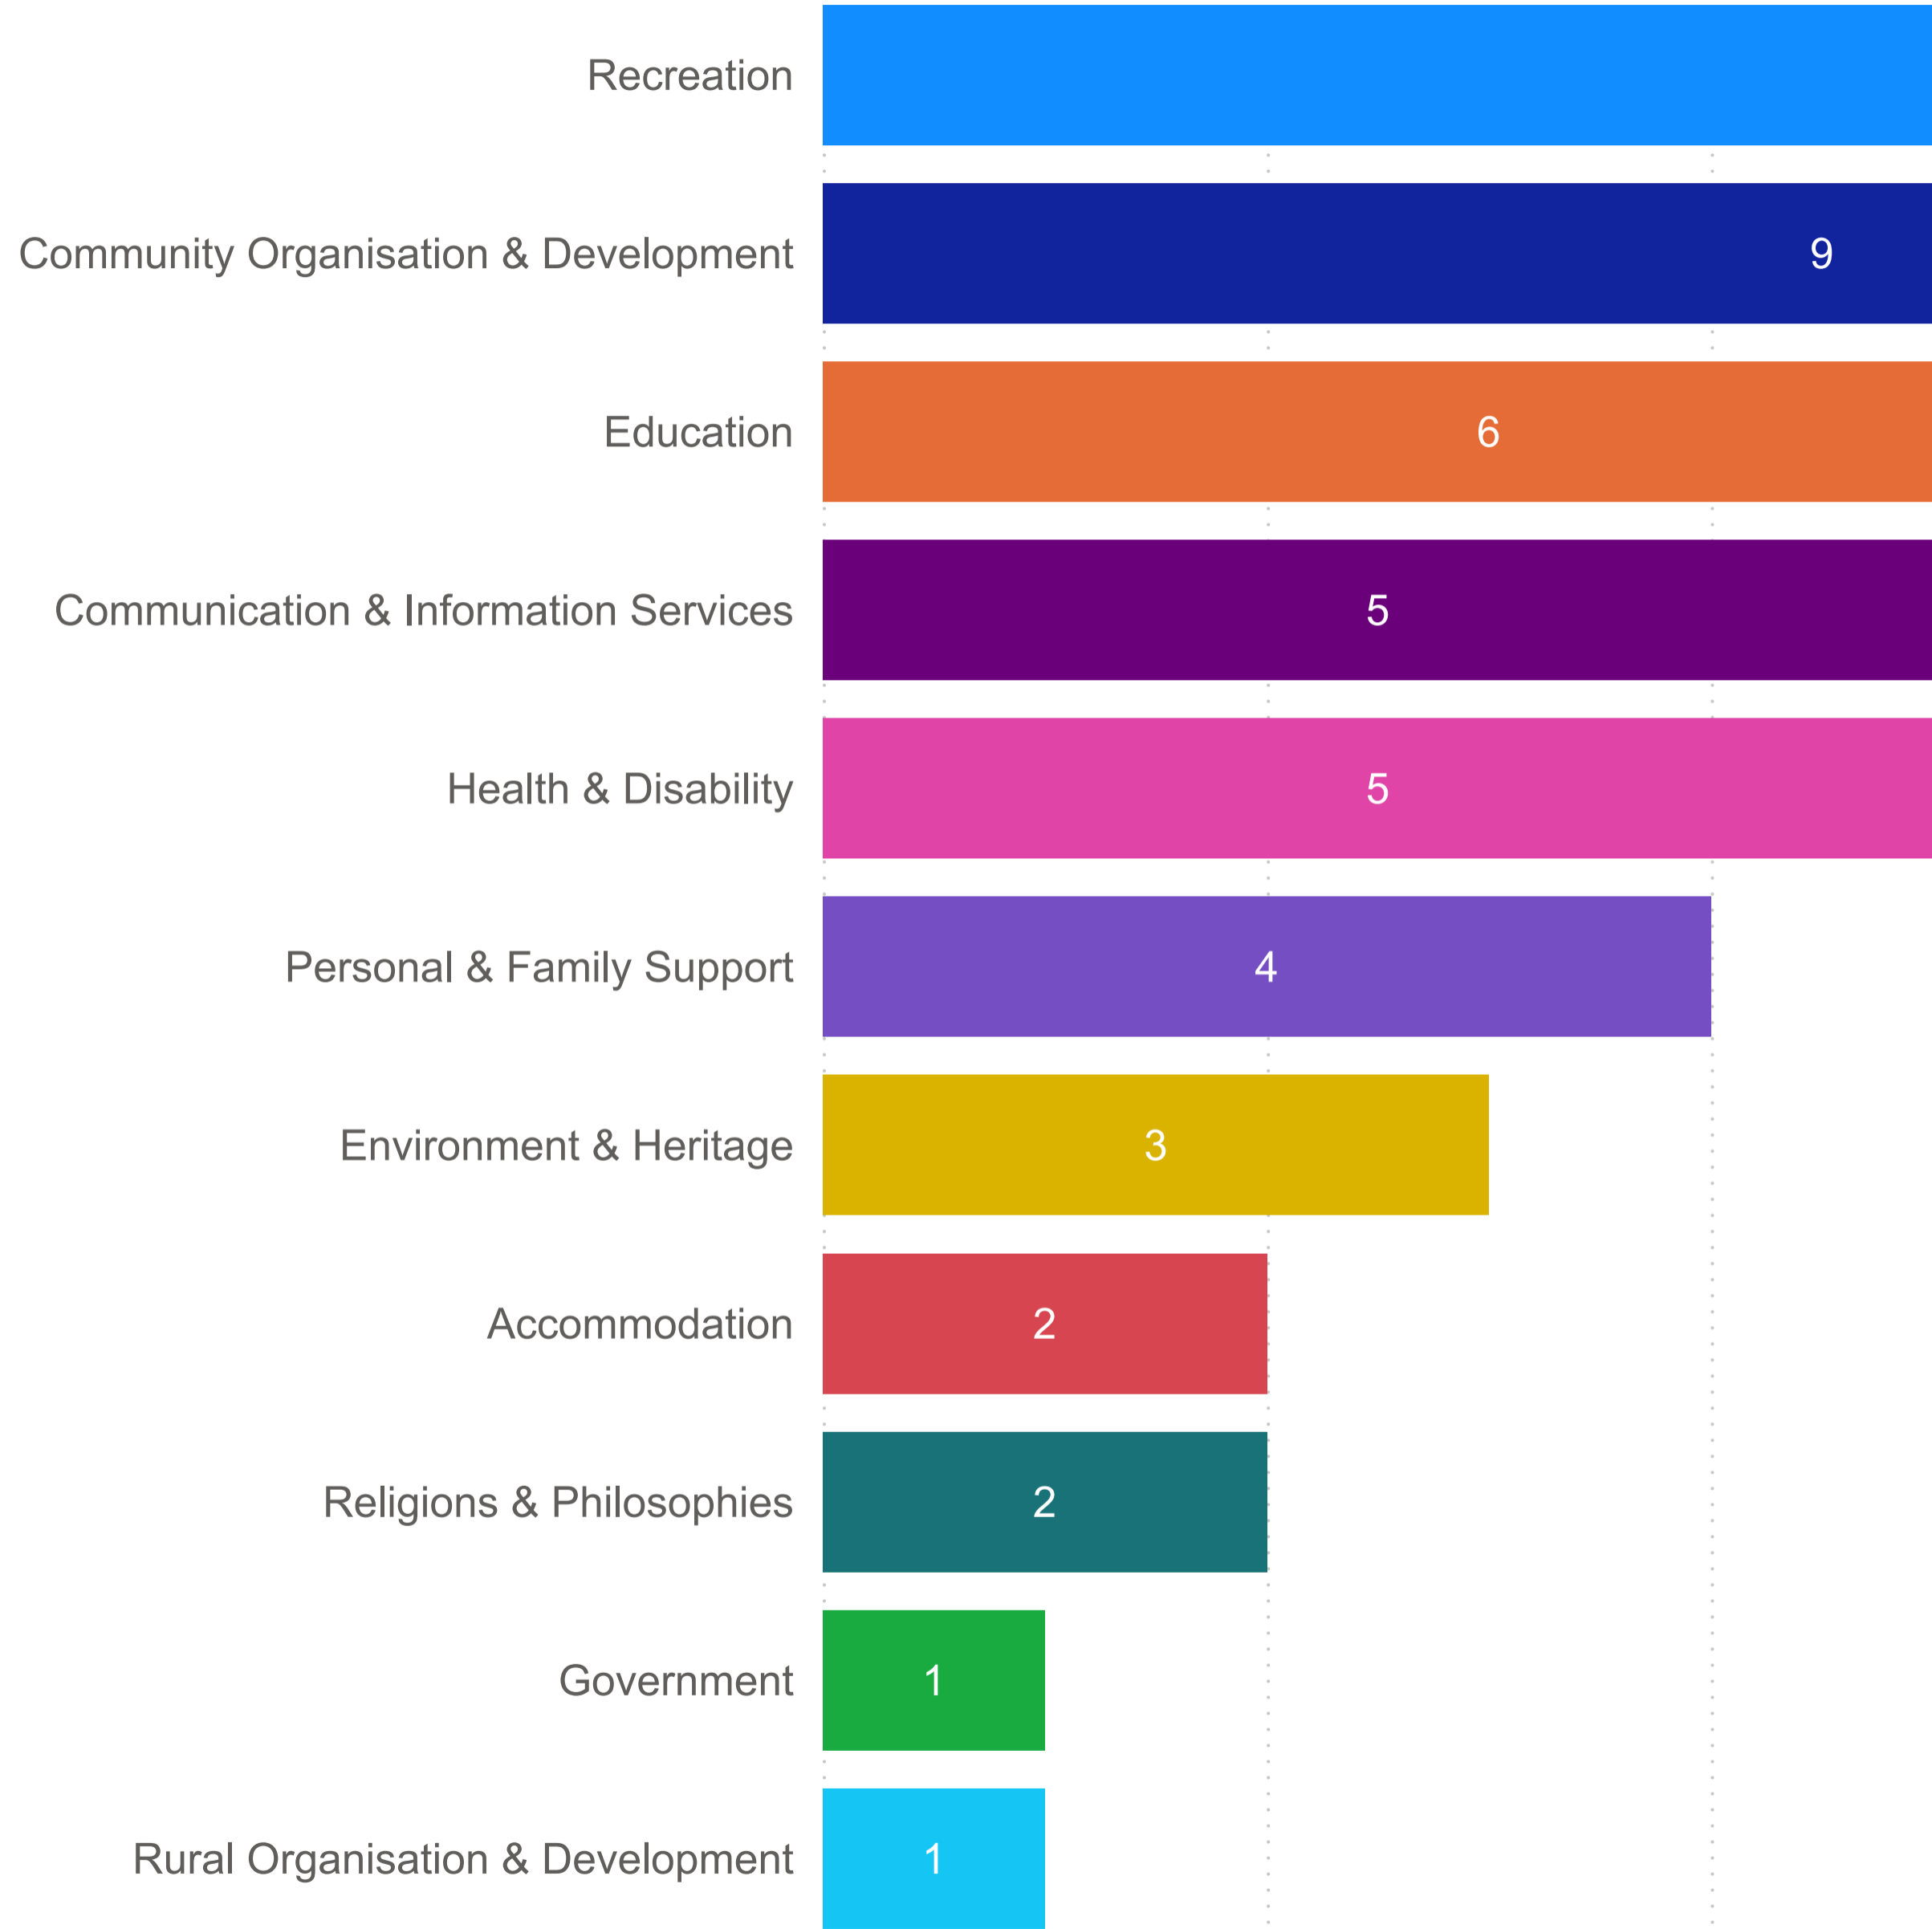

# Southern Mallee District Council - Organisation Count by Primary Category (FY 2020-2021)

# Southern Mallee District Council - Sessions by Organisation (FY 2020-2021)

Police Station - Lameroo	320
Police Station - Pinnaroo	79
Pinnaroo Bowling Club Inc.	45
Lameroo Bowling Club Inc.	39
Lameroo & District Historical Society	24
Geranium & District Bowling Club	22
Pinnaroo Golf Club	20
Lameroo Regional Community School	17
Parilla Bowling Club Inc.	17
Lameroo Multi-Purpose Service	16
Pinnaroo Lawn Tennis Club	15
Pinnaroo Netball Club	14
Pinnaroo Retirement Village	14
Lameroo Community Library	12
Mallee Border Catholic Parish	11
Parilla Sportsclub Inc.	11
South Australian Country Women's Association - ...	11
Lameroo Lawn Tennis Club	10
Lameroo Uniting Church Adult Fellowship	10
Pinnaroo Agricultural Society Inc.	9
Pinnaroo School Community Library	9
Lions Club of Pinnaroo Inc.	8
Mallee Medical Practice Pinnaroo	7
Southern Mallee District Council	7
Lameroo Basketball Club	6
Pinnaroo Floral Art Group	6
Mallee Medical Practice Lameroo	5
Pinnaroo Post Office	5
Pinnaroo Soldiers' Memorial Hospital	5
South Australian Country Women's Association - ...	5
Friends of Southern Mallee Parks	5